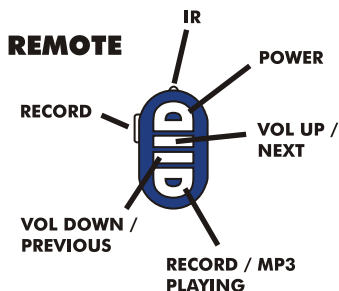

ATOM **ATOMedia**

Artistic Technical Optimal Model: 1:6 Scale Body + Internal MP3 Player + Recorder

The ATOMedia body is an artistically and technically optimized model! The shoulders pop in and out to allow for easy dressing. Create incredible poses with over 30 points of articulation crafted for subtle movements. It is compatible with other hi-end 1:6 scale figures and accessories.

With our the exclusive internal audio device, 1 gigabyte of storage, and over 25 functions you can play MP3 files, record your own WAV files. Download and manage files, as well as recharge the battery via a USB port.

Take your customizing to a new *dimension*!

This document is a basic overview of the ATOMedia operations. For complete operational instructions, visit GOHERO.COM/ATOMEDIA.

MANUFACTURED BY
DIID
DAY2DAYTRADING.COM

⚠ WARNING :

CHOKING HAZARD. SMALL PARTS. NOT A CHILD'S TOY.
NOT FOR CHILDREN UNDER 3 YEARS.
ADULT COLLECTIBLE. RECOMMENDED FOR AGES 15+.
PATENT PENDING: International Application Number PCT/SG2008000307