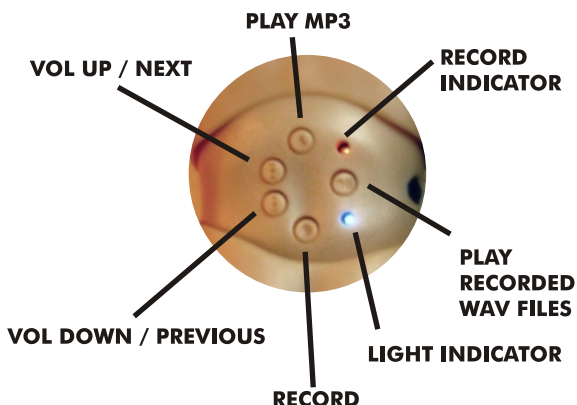

ATOM **ATOMedia**

Artistic Technical Optimal Model: 1:6 Scale Body + Internal MP3 Player + Recorder

The ATOMedia body is an artistically and technically optimized model! The shoulders pop in and out to allow for easy dressing. Create incredible poses with over 30 points of articulation crafted for subtle movements. It is compatible with other hi-end 1:6 scale figures and accessories.

With our the exclusive internal audio device, 1 gigabyte of storage, and over 25 functions you can play MP3 files, record your own WAV files. Download and manage files, as well as recharge the battery via a USB port.

Take your customizing to a new *dimension*!

This document is a basic overview of the ATOMedia operations. For complete operational instructions, visit GOHERO.COM/ATOMEDIA.

MANUFACTURED BY
DIID
DAY2DAYTRADING.COM

⚠ WARNING :

CHOKING HAZARD. SMALL PARTS. NOT A CHILD'S TOY.
NOT FOR CHILDREN UNDER 3 YEARS.
ADULT COLLECTIBLE. RECOMMENDED FOR AGES 15+.
PATENT PENDING: International Application Number PCT/SG2008000307