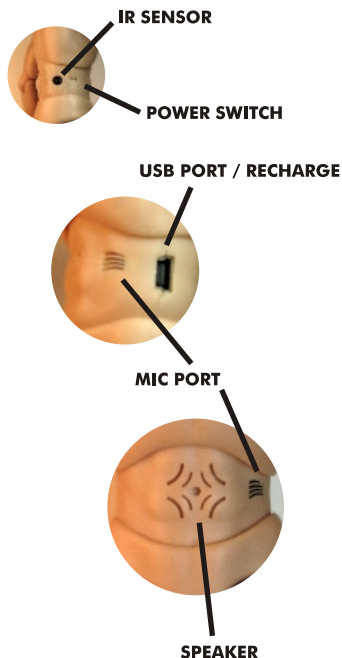

ATOM **ATOMedia**

Artistic Technical Optimal Model: 1:6 Scale Body + Internal MP3 Player + Recorder

The ATOMedia body is an artistically and technically optimized model! The shoulders pop in and out to allow for easy dressing. Create incredible poses with over 30 points of articulation crafted for subtle movements. It is compatible with other hi-end 1:6 scale figures and accessories.

With our the exclusive internal audio device, 1 gigabyte of storage, and over 25 functions you can play MP3 files, record your own WAV files. Download and manage files, as well as recharge the battery via a USB port.

Take your customizing to a new *dimension*!

This document is a basic overview of the ATOMedia operations. For complete operational instructions, visit GOHERO.COM/ATOMEDIA.

MANUFACTURED BY
DIID
DAY2DAYTRADING.COM

⚠ WARNING :

CHOKING HAZARD. SMALL PARTS. NOT A CHILD'S TOY.
NOT FOR CHILDREN UNDER 3 YEARS.
ADULT COLLECTIBLE. RECOMMENDED FOR AGES 15+.
PATENT PENDING: International Application Number PCT/SG2008000307